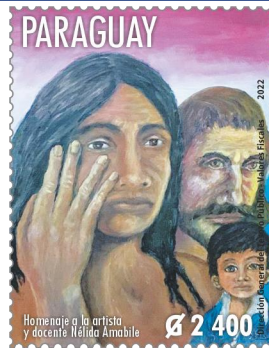

Esta serie es presentada en una plancha de 25 estampillas, donde se puede apreciar una de las últimas obras de la artista, titulada "El mestizaje", con un valor facial de Gs. 2.400.

Nélide Amabile fue una docente y artista comprometida con su pueblo. De perfil bajo, sin embargo no pudo pasar desapercibida en su permanente formación, lectura actualizada y exigencia profesional. Estudió Derecho y Ciencias Sociales en la UNA. Sus estudios de posgrado los realizó en el Instituto Social "León XIII"; de Historia del Arte en la Complutense; y, Artes Plásticas en la Escuela de Cerámica de La Moncloa. Todos ellos en Madrid. En Paraguay, estudió Dibujo y Pintura en el Ateneo Paraguayo y en la Escuela de Bellas Artes.

🌐 www.correoparaguay.gov.py/sitio/index.php/filatelia

📘 /filateliapy

📷 @filateliapy

Tribute to the Artist and Teacher Nélida Amabile

The National Post Office of Paraguay is pleased to present the postal series called: "**Tribute to the artist and teacher Nélida Amabile**", in order to honor the tenth anniversary of the death of the Paraguayan painter and art historian, former Director of the Department of Visual Arts at the Ateneo and founder of the Academy of Fine Arts.

This series is presented in a plate of 25 stamps, where one of the last works of the artist can be seen, entitled "El mestizaje", with a face value of Gs. 2,400.

Nélida Amabile was a teacher and artist committed to her people. With a low profile, she, however, could not go unnoticed in her permanent training, updated reading and professional demand. She studied Law and Social Sciences at UNA. Her postgraduate studies were carried out at the "León XIII" Social Institute; of History of Art in the Complutense; and, Plastic Arts at the School of Ceramics of La Moncloa. All of them in Madrid. In Paraguay, she studied Drawing and Painting at the Ateneo Paraguayo and at the School of Fine Arts.